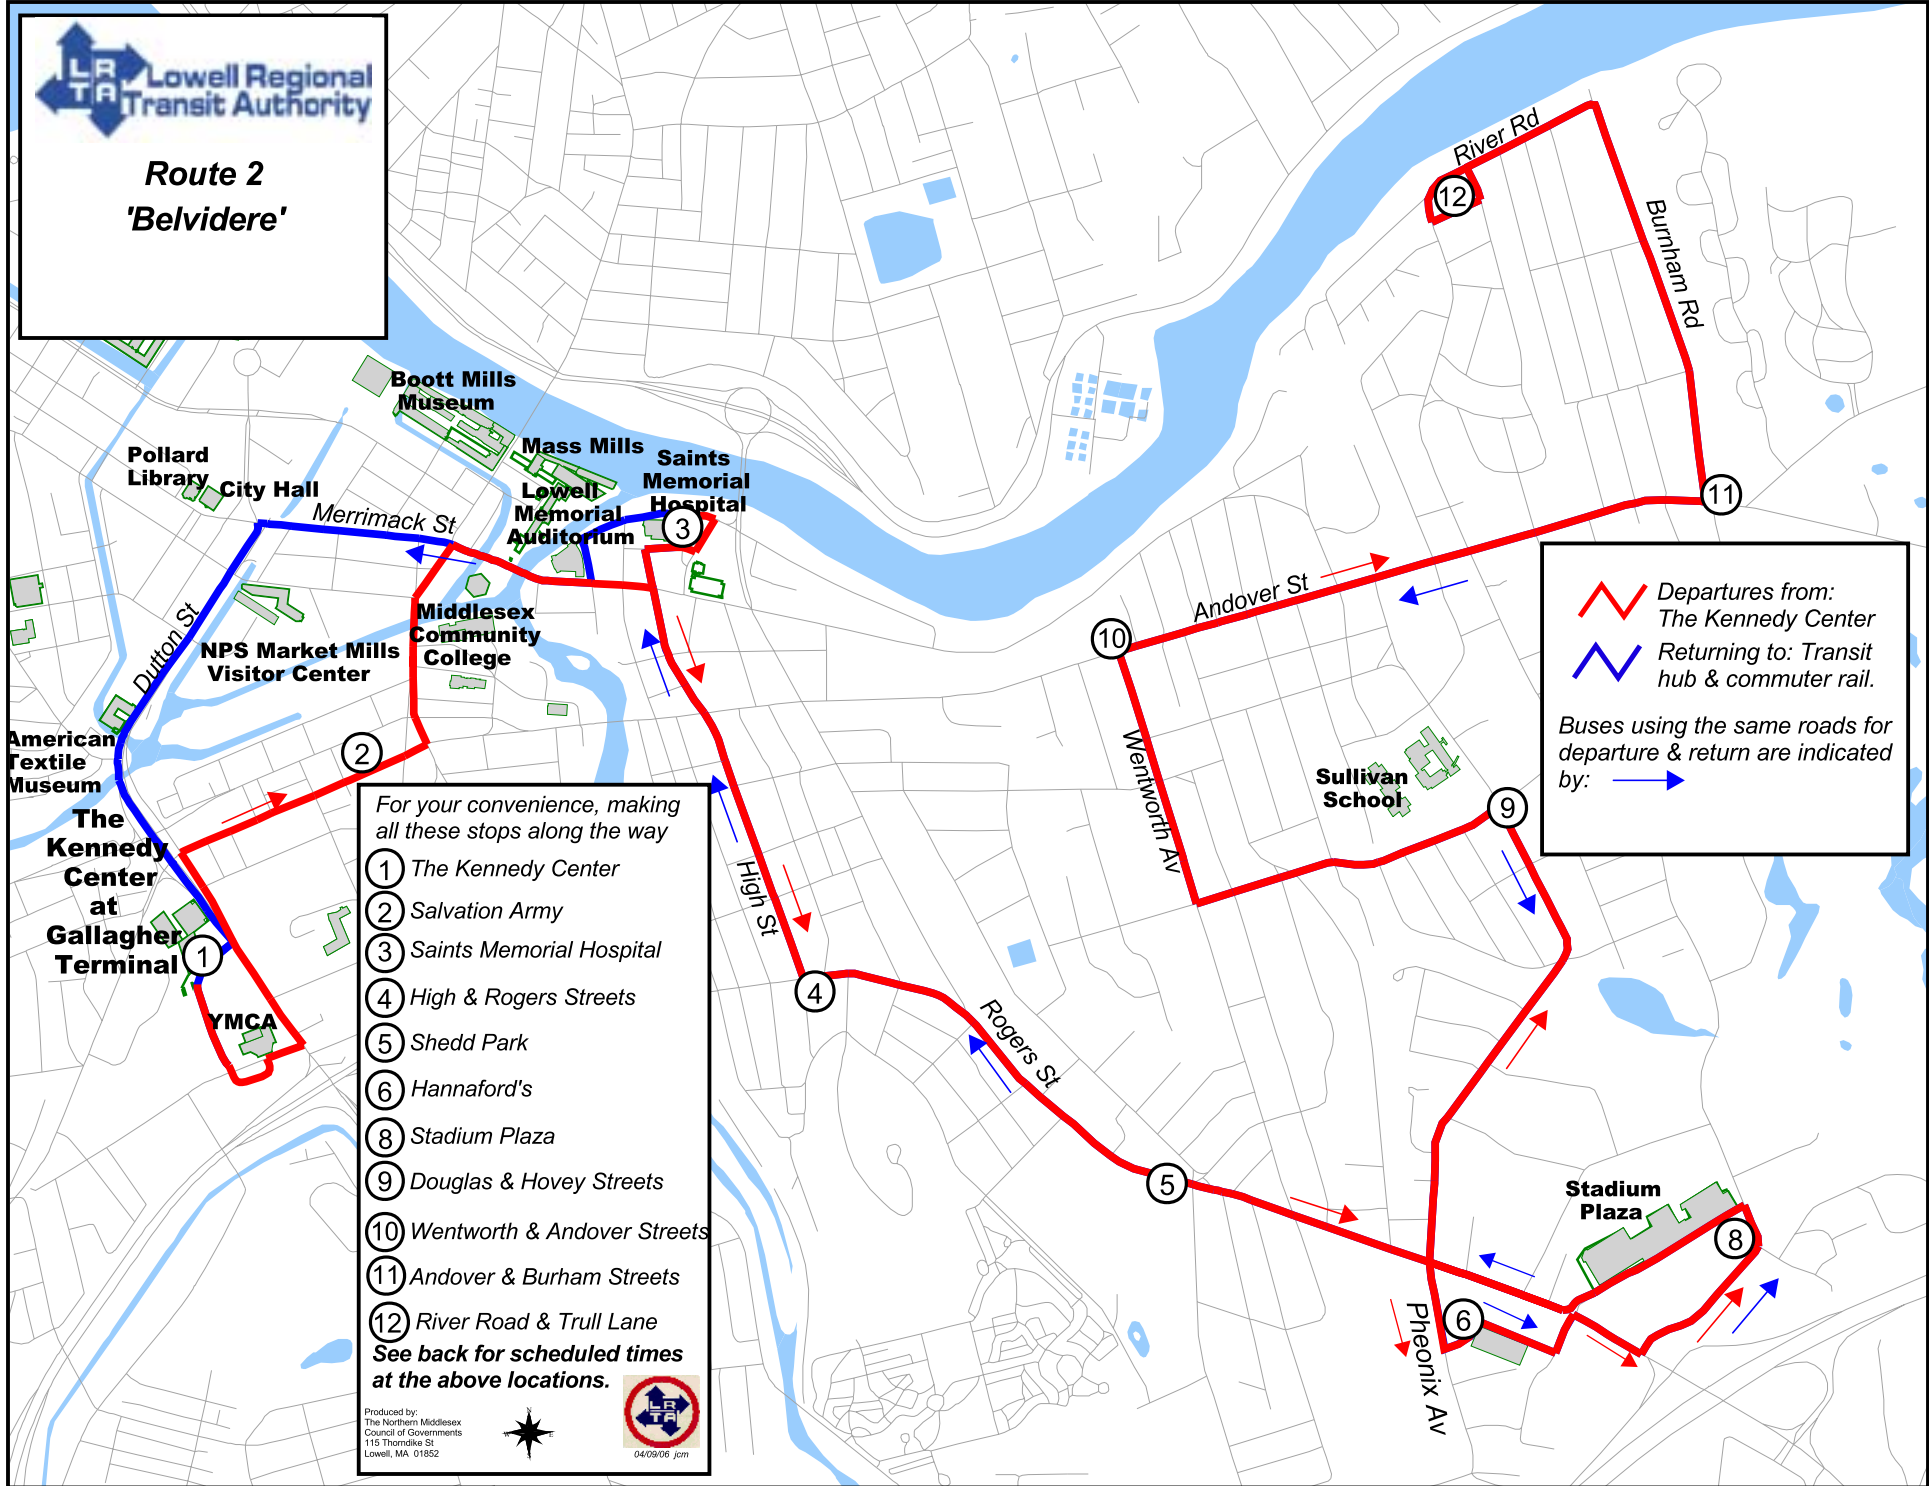

Route 2 'Belvidere'

- For your convenience, making all these stops along the way
- ① The Kennedy Center
 - ② Salvation Army
 - ③ Saints Memorial Hospital
 - ④ High & Rogers Streets
 - ⑤ Shedd Park
 - ⑥ Hannaford's
 - ⑧ Stadium Plaza
 - ⑨ Douglas & Hovey Streets
 - ⑩ Wentworth & Andover Streets
 - ⑪ Andover & Burham Streets
 - ⑫ River Road & Trull Lane
- See back for scheduled times at the above locations.

 Departures from:
The Kennedy Center
 Returning to: Transit hub & commuter rail.
 Buses using the same roads for departure & return are indicated by: 