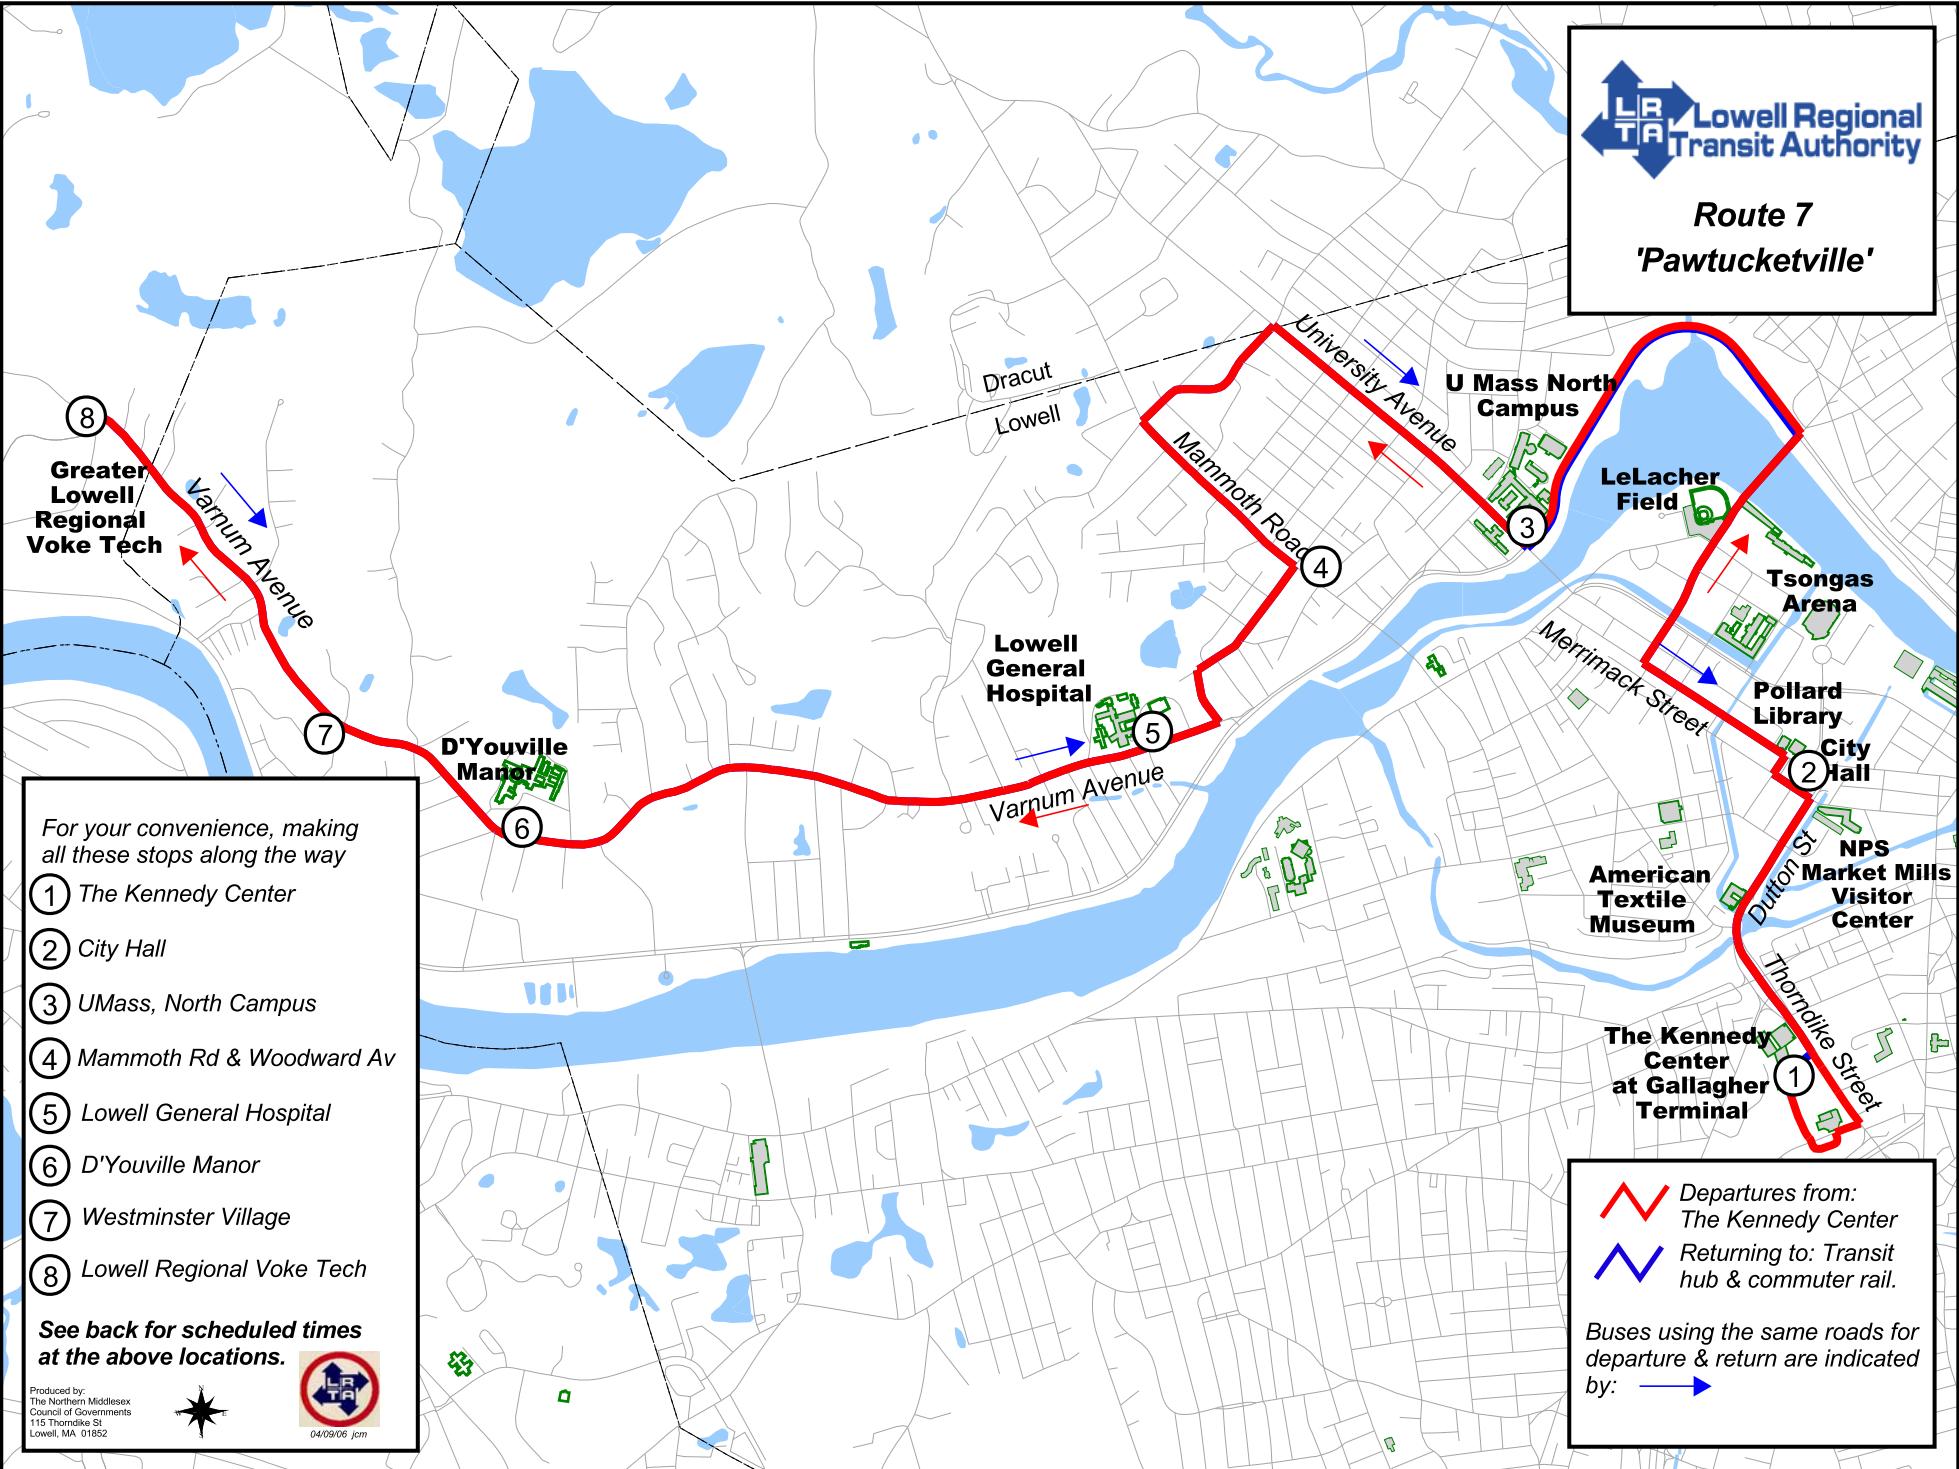

Lowell Regional Transit Authority
Route 7
'Pawtucketville'

- For your convenience, making all these stops along the way
- ① The Kennedy Center
 - ② City Hall
 - ③ UMass, North Campus
 - ④ Mammoth Rd & Woodward Av
 - ⑤ Lowell General Hospital
 - ⑥ D'Youville Manor
 - ⑦ Westminster Village
 - ⑧ Lowell Regional Voke Tech
- See back for scheduled times at the above locations.

 Departures from: The Kennedy Center
 Returning to: Transit hub & commuter rail.
 Buses using the same roads for departure & return are indicated by: