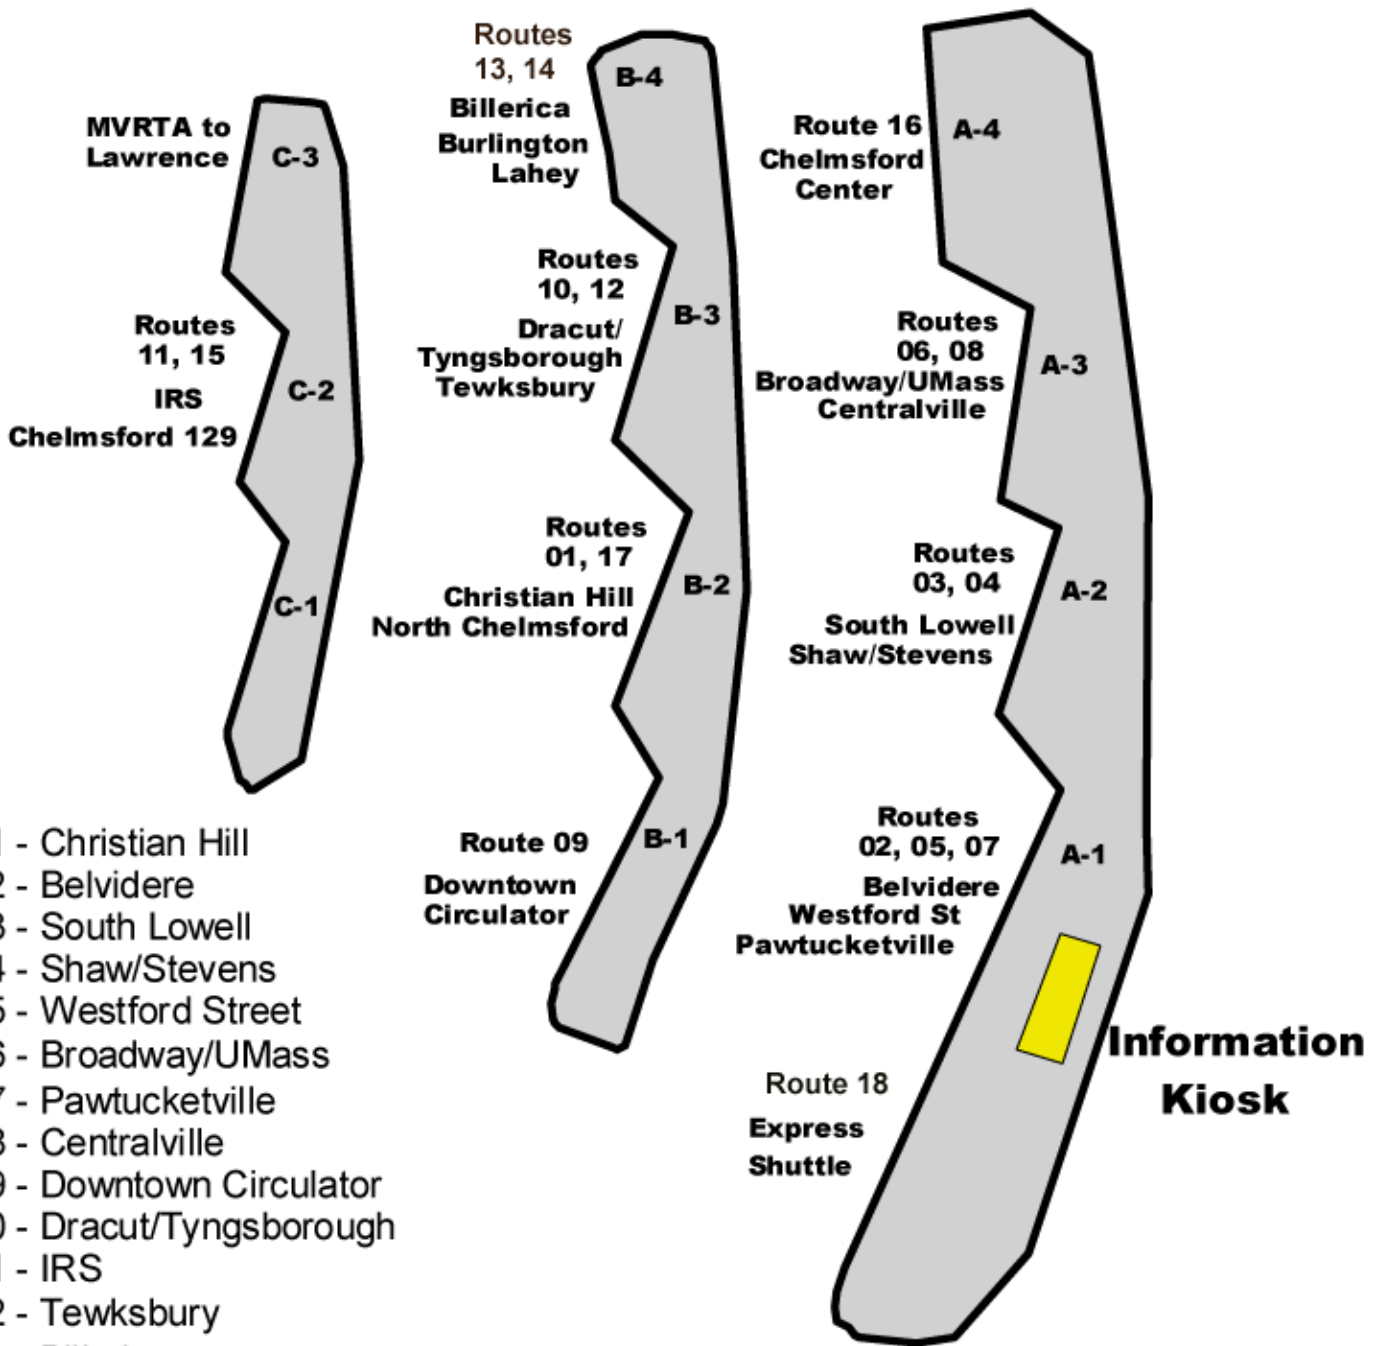

Passenger Boarding Locations at The Robert B. Kennedy Bus Transfer Center

- 01 - Christian Hill
- 02 - Belvidere
- 03 - South Lowell
- 04 - Shaw/Stevens
- 05 - Westford Street
- 06 - Broadway/UMass
- 07 - Pawtucketville
- 08 - Centralville
- 09 - Downtown Circulator
- 10 - Dracut/Tyngsborough
- 11 - IRS
- 12 - Tewksbury
- 13 - Billerica
- 14 - Burlington/Lahey
- 15 - Chelmsford 129
- 16 - Chelmsford Center
- 17 - North Chelmsford
- 18 - Express Shuttle