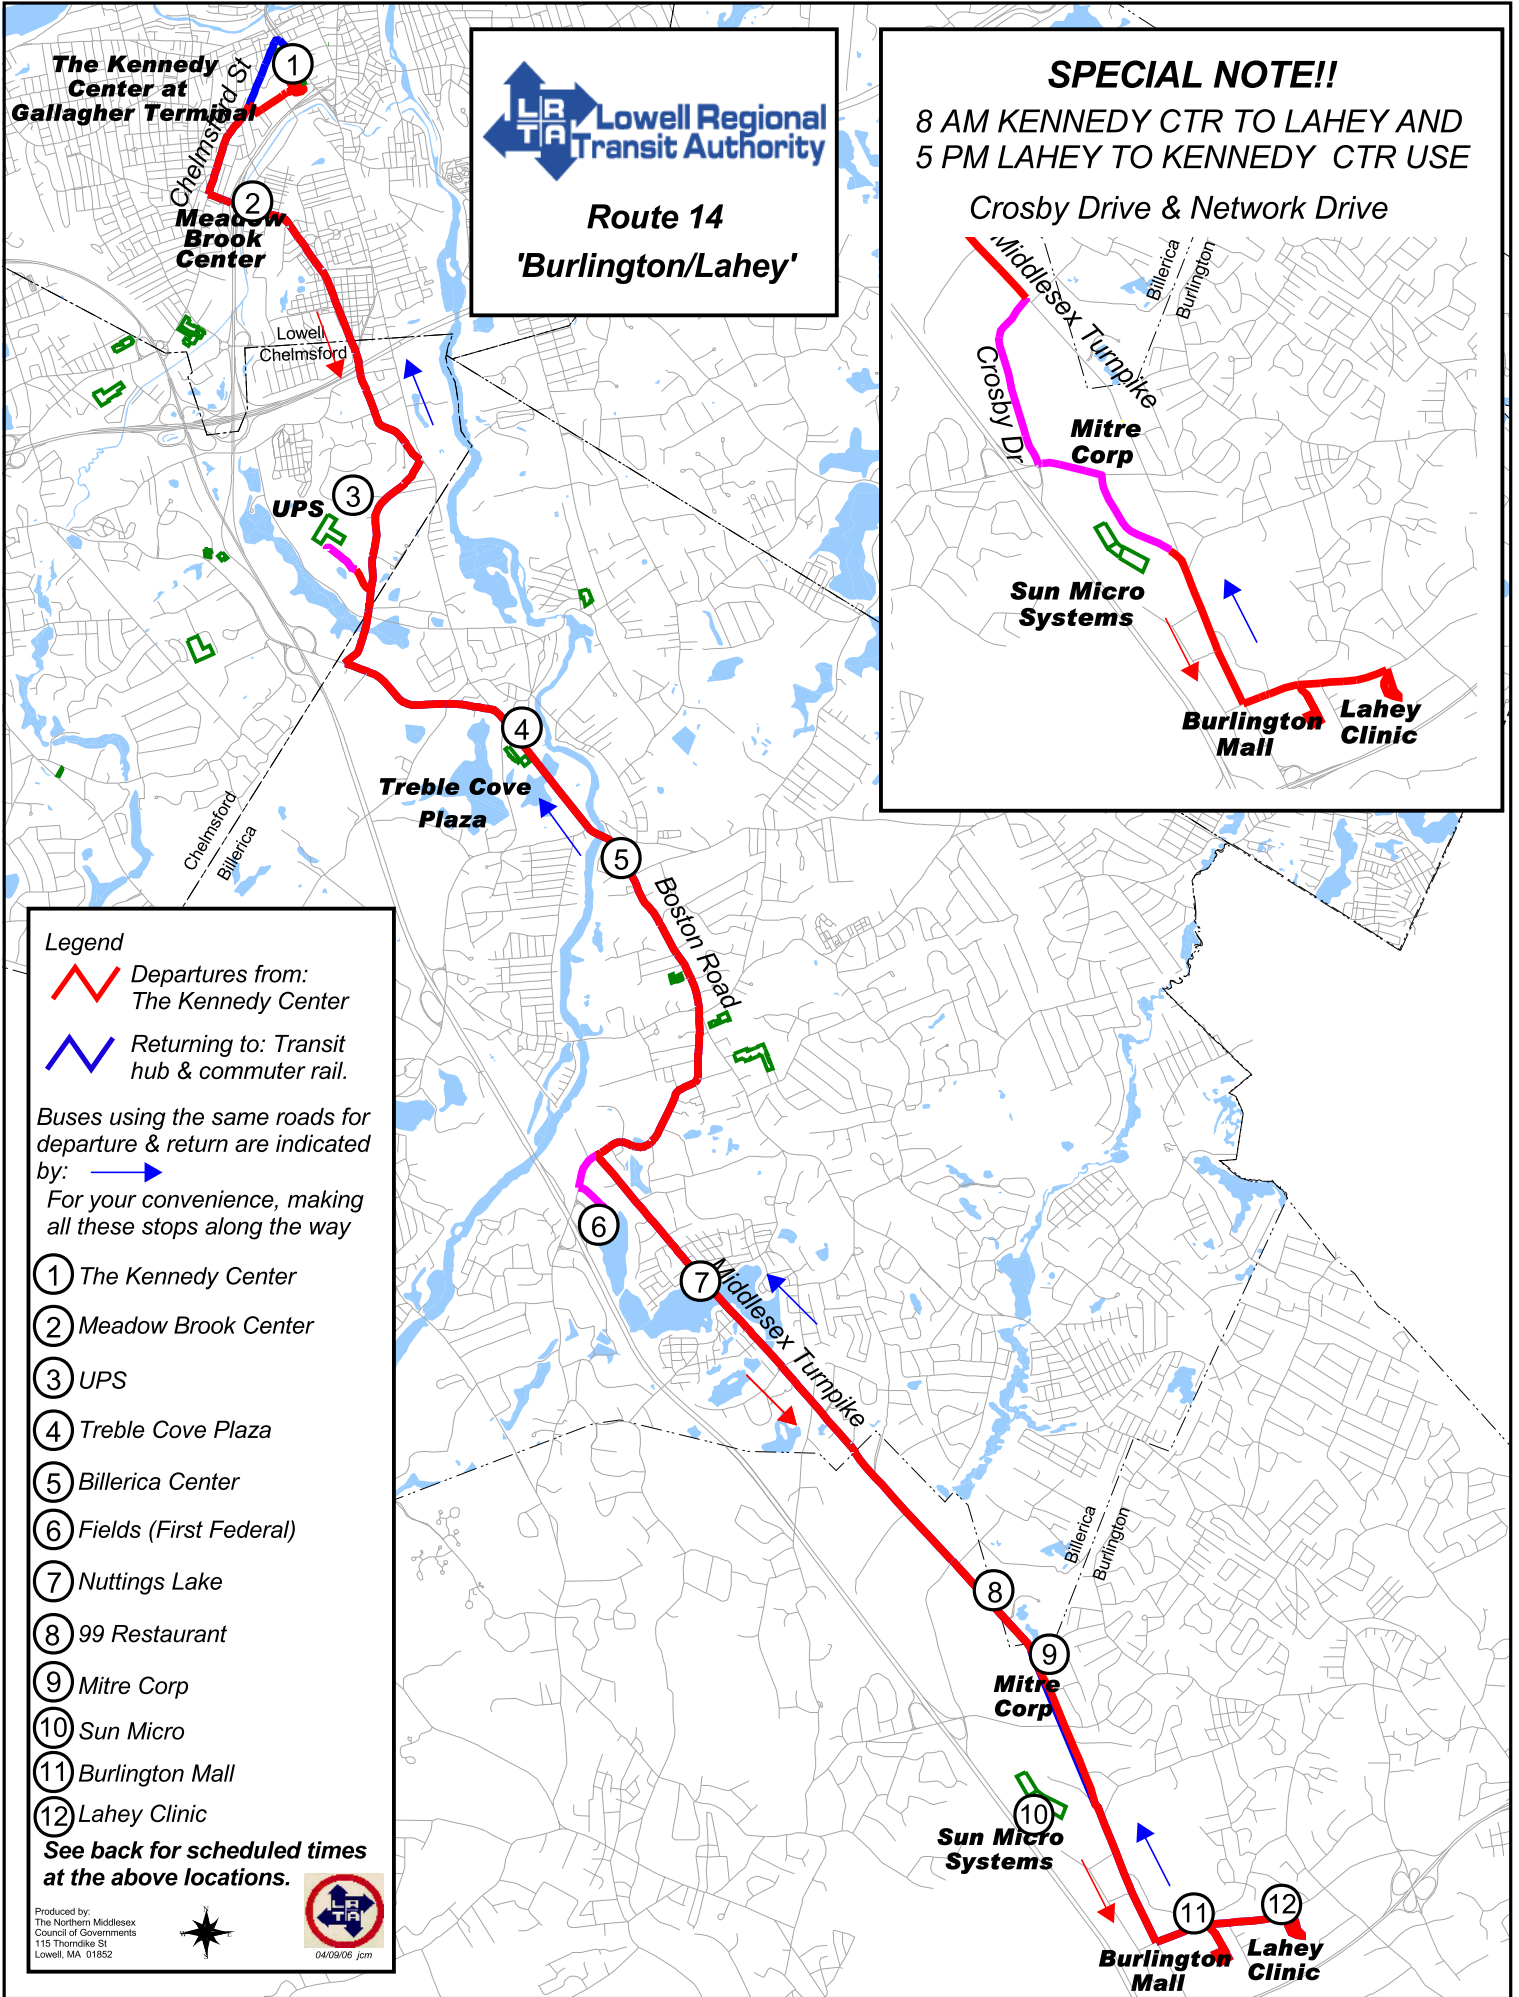

**Lowell Regional
Transit Authority**

**Route 14
'Burlington/Lahey'**

SPECIAL NOTE!!
 8 AM KENNEDY CTR TO LAHEY AND
 5 PM LAHEY TO KENNEDY CTR USE
 Crosby Drive & Network Drive

Legend

 Departures from:
The Kennedy Center

 Returning to: Transit
hub & commuter rail.

Buses using the same roads for
departure & return are indicated
by: 

For your convenience, making
all these stops along the way

- ① The Kennedy Center
- ② Meadow Brook Center
- ③ UPS
- ④ Treble Cove Plaza
- ⑤ Billerica Center
- ⑥ Fields (First Federal)
- ⑦ Nuttings Lake
- ⑧ 99 Restaurant
- ⑨ Mitre Corp
- ⑩ Sun Micro
- ⑪ Burlington Mall
- ⑫ Lahey Clinic

**See back for scheduled times
at the above locations.**

Produced by:
The Northern Middlesex
Council of Governments
115 Thomdike St.
Lowell, MA 01852

04/09/06 jam