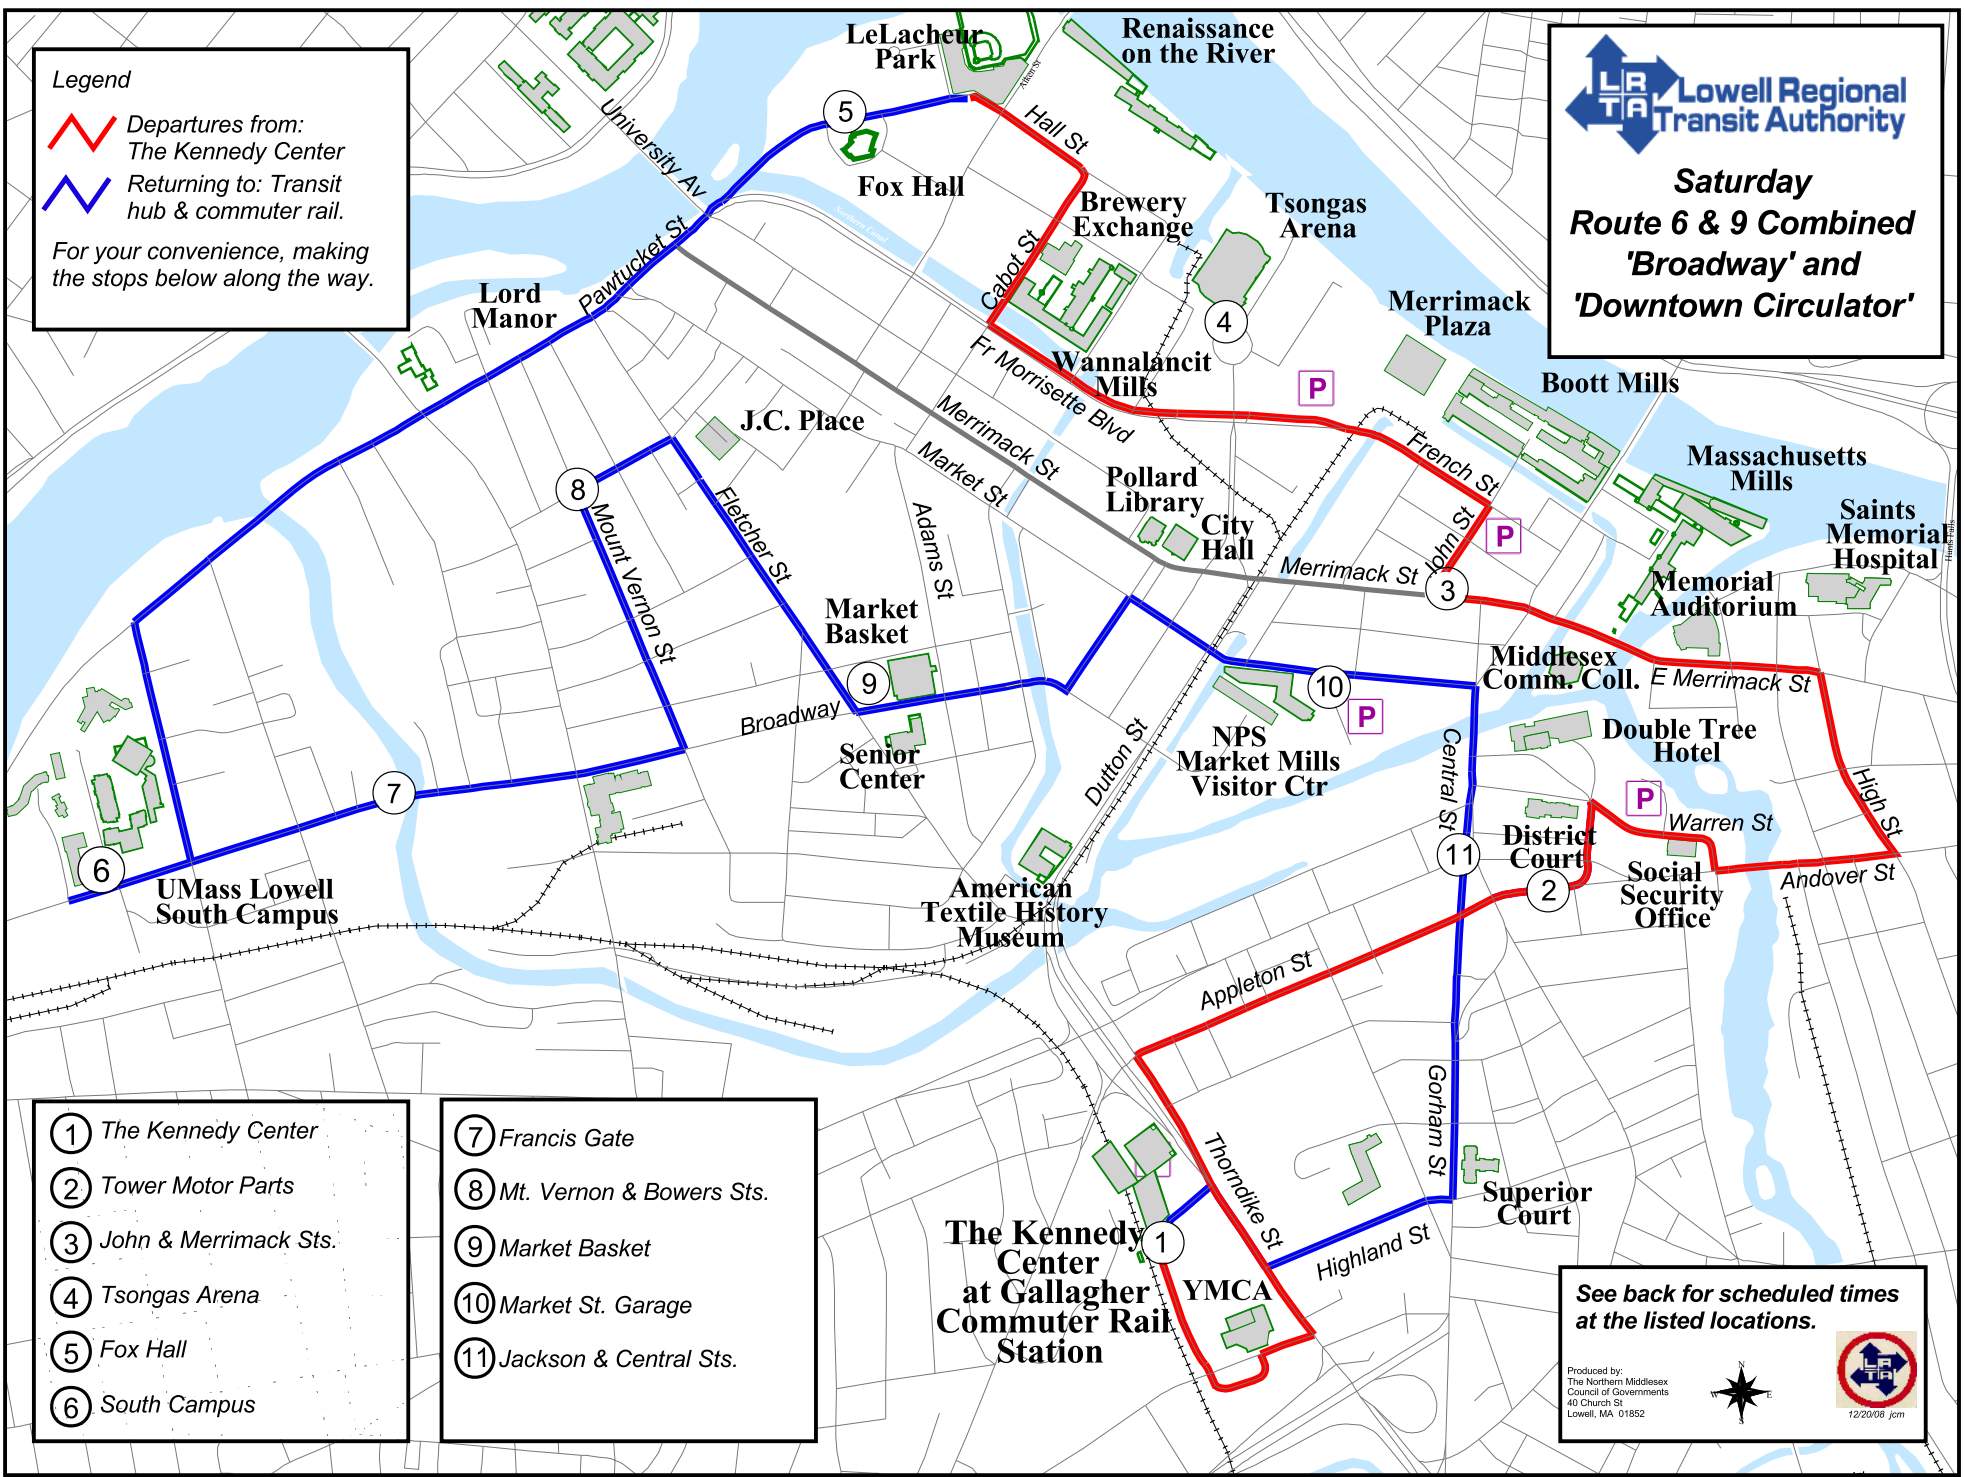

Legend

-  Departures from:
The Kennedy Center
-  Returning to: Transit
hub & commuter rail.

For your convenience, making
the stops below along the way.

**Lowell Regional
Transit Authority**

Saturday
Route 6 & 9 Combined
'Broadway' and
'Downtown Circulator'

- ① The Kennedy Center
- ② Tower Motor Parts
- ③ John & Merrimack Sts.
- ④ Tsongas Arena
- ⑤ Fox Hall
- ⑥ South Campus

- ⑦ Francis Gate
- ⑧ Mt. Vernon & Bowers Sts.
- ⑨ Market Basket
- ⑩ Market St. Garage
- ⑪ Jackson & Central Sts.

**See back for scheduled times
at the listed locations.**

Produced by:
The Northern Middlesex
Council of Governments
40 Church St
Lowell, MA 01852

12/2008 jcm