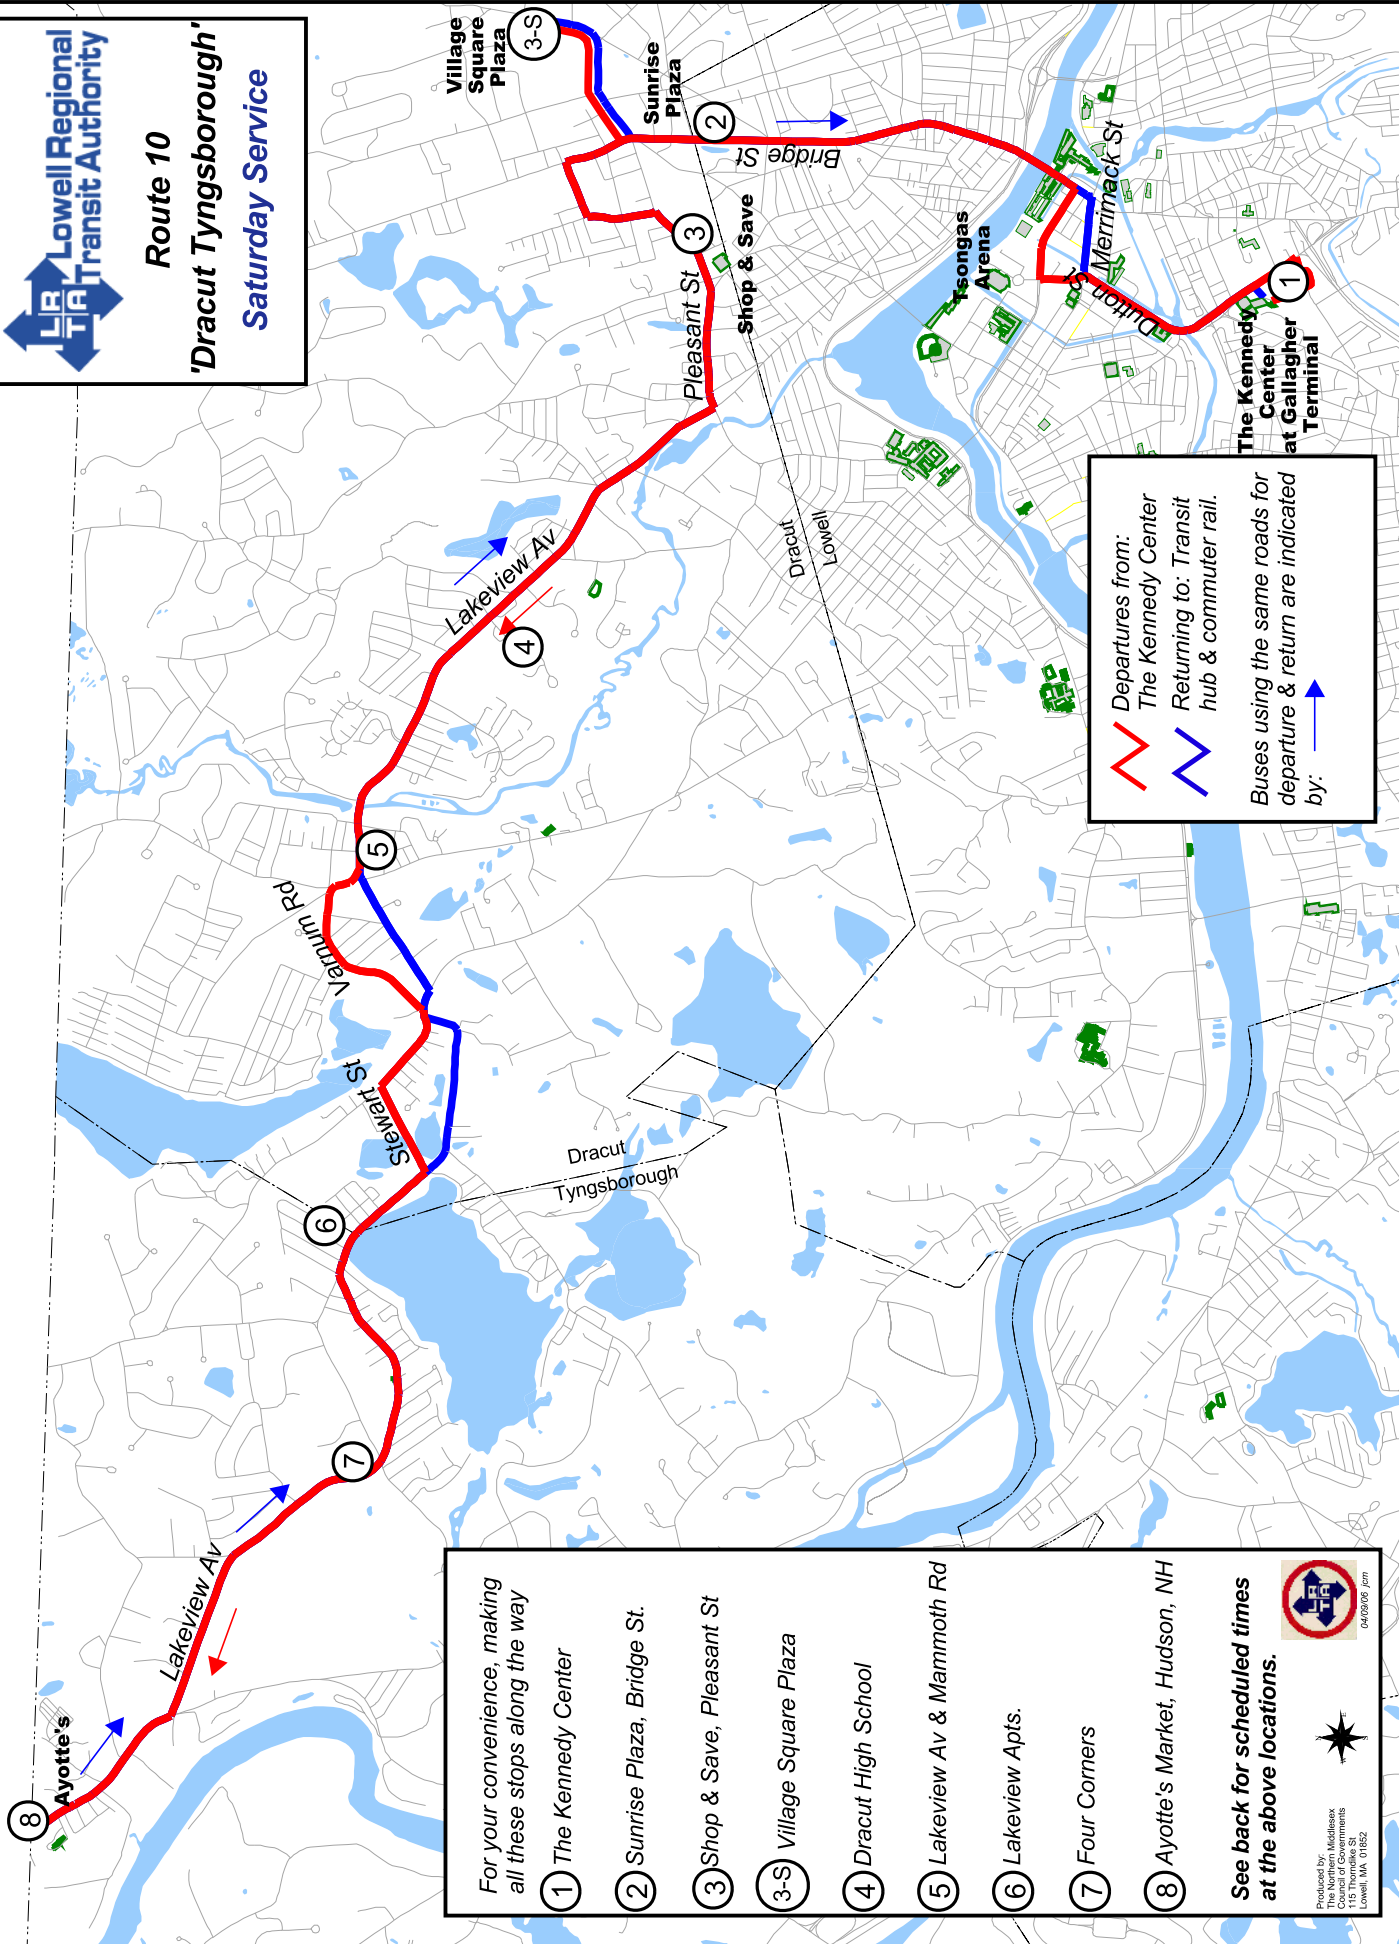

**Route 10**  
**'Dracut Tyngsborough'**  
**Saturday Service**

Departures from:  
 The Kennedy Center  
 Returning to: Transit hub & commuter rail.

Buses using the same roads for departure & return are indicated by:

For your convenience, making all these stops along the way

- ① The Kennedy Center
- ② Sunrise Plaza, Bridge St.
- ③ Shop & Save, Pleasant St
- ③-S Village Square Plaza
- ④ Dracut High School
- ⑤ Lakeview Av & Mammoth Rd
- ⑥ Lakeview Apts.
- ⑦ Four Corners
- ⑧ Ayotte's Market, Hudson, NH

See back for scheduled times at the above locations.

Produced by:  
 The Northern Middlesex  
 Council of Governments  
 Lowell, MA 01852

04/09/05 gcm