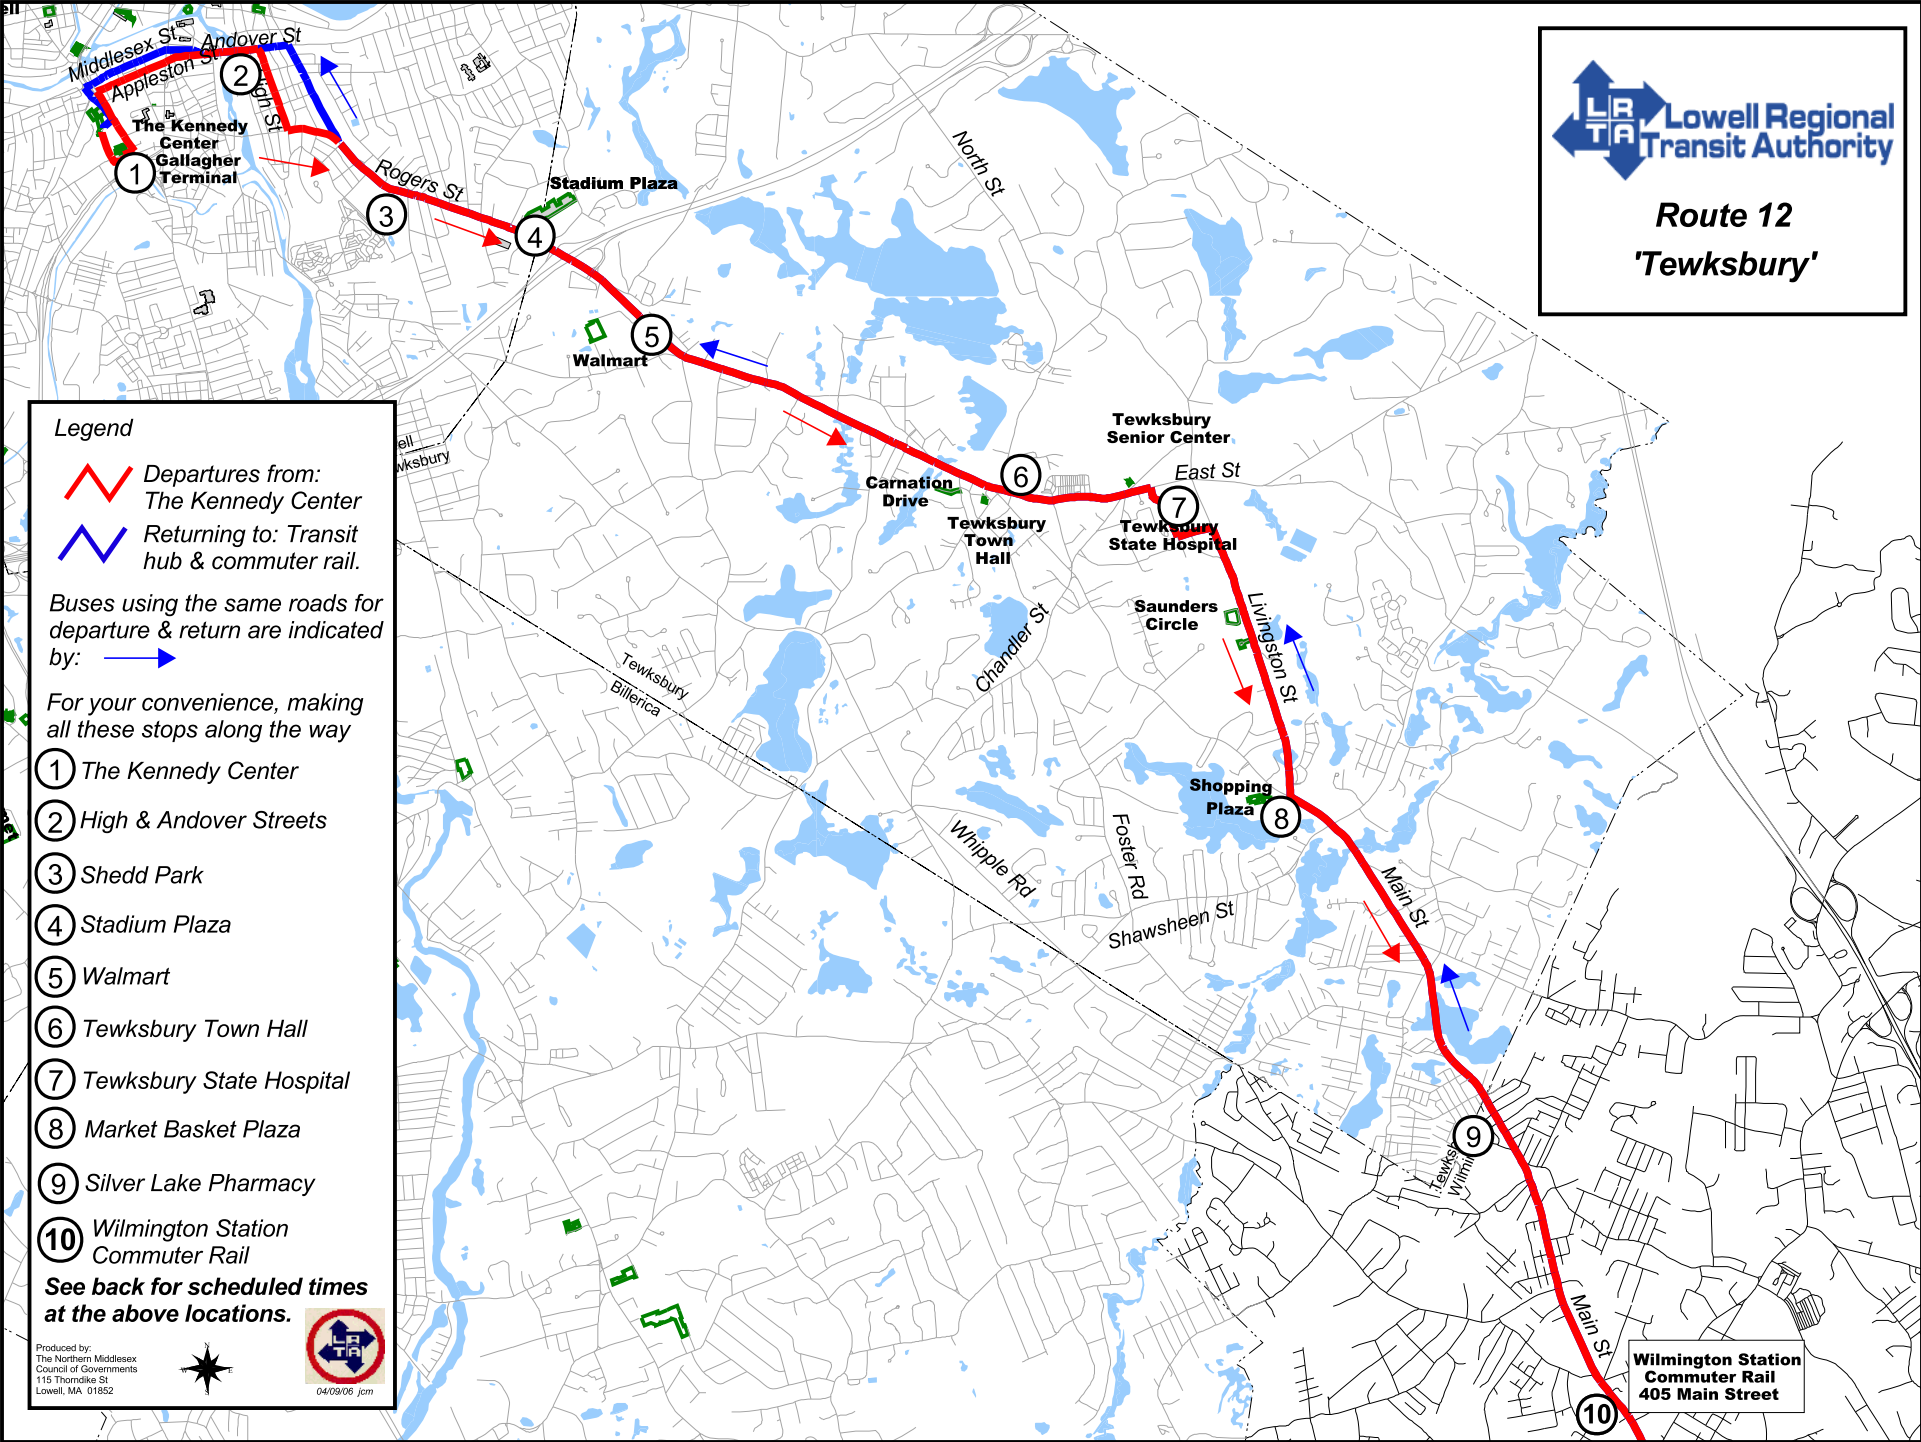

**Lowell Regional
Transit Authority**

**Route 12
'Tewksbury'**

Legend

-  Departures from:
The Kennedy Center
-  Returning to: Transit
hub & commuter rail.

Buses using the same roads for
departure & return are indicated
by: 

For your convenience, making
all these stops along the way

- ① The Kennedy Center
- ② High & Andover Streets
- ③ Shedd Park
- ④ Stadium Plaza
- ⑤ Walmart
- ⑥ Tewksbury Town Hall
- ⑦ Tewksbury State Hospital
- ⑧ Market Basket Plaza
- ⑨ Silver Lake Pharmacy
- ⑩ Wilmington Station
Commuter Rail

**See back for scheduled times
at the above locations.**

Produced by:
The Northern Middlesex
Council of Governments
115 Throckley St
Lowell, MA 01852

04/09/05 jcm

**Wilmington Station
Commuter Rail
405 Main Street**