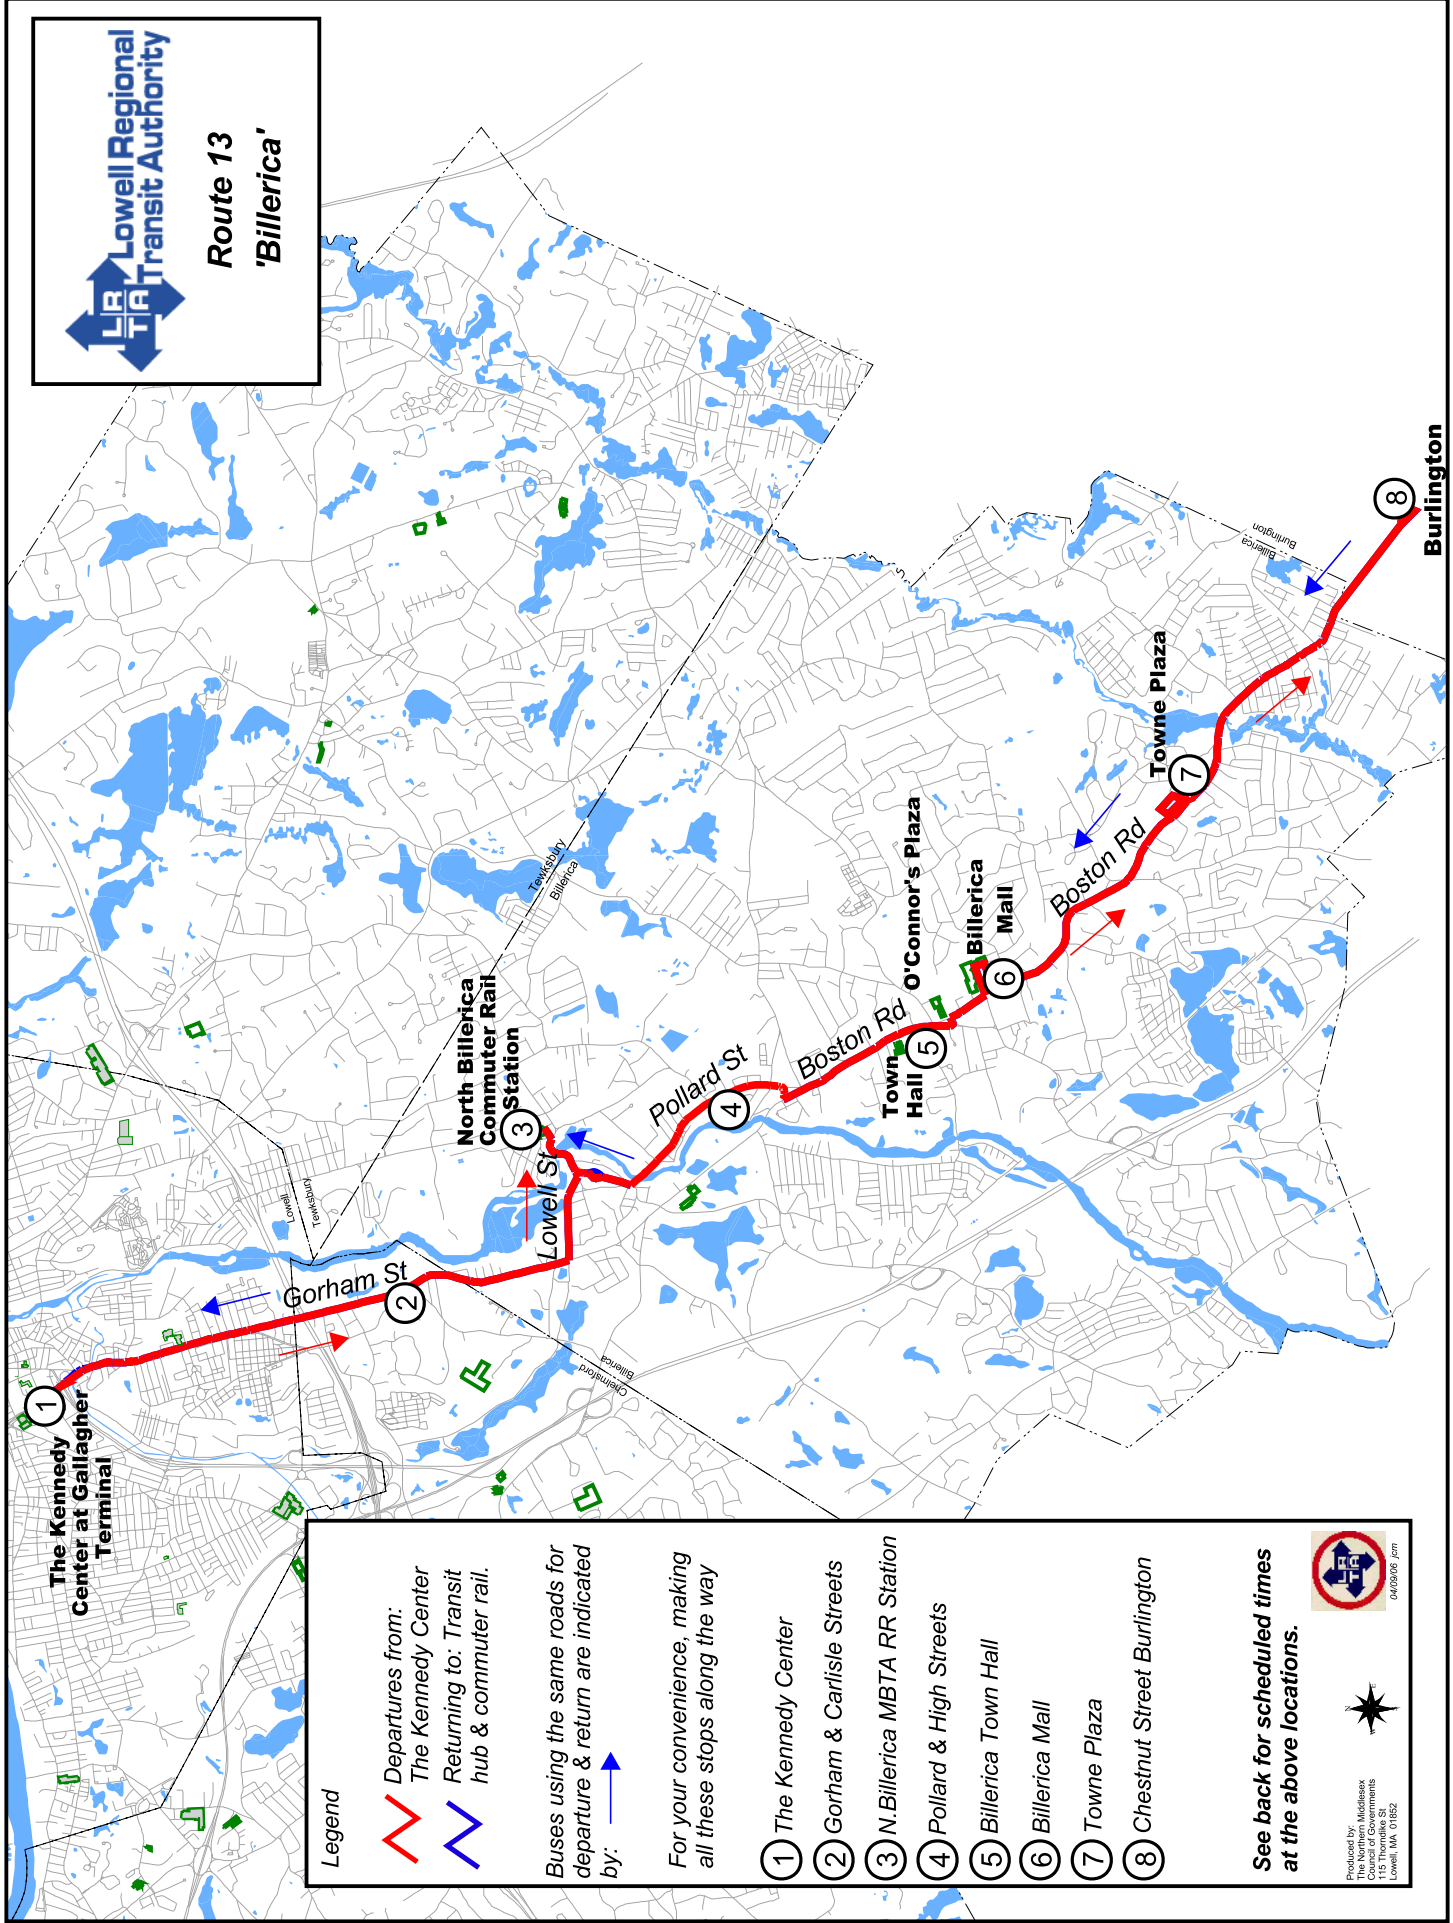

**Lowell Regional  
Transit Authority**

**Route 13  
'Billerica'**

**Legend**

 Departures from:  
 The Kennedy Center

 Returning to: Transit  
 hub & commuter rail.

Buses using the same roads for  
 departure & return are indicated  
 by: 

For your convenience, making  
 all these stops along the way

- ① The Kennedy Center
- ② Gorham & Carlisle Streets
- ③ N.Billerica MBTA RR Station
- ④ Pollard & High Streets
- ⑤ Billerica Town Hall
- ⑥ Billerica Mail
- ⑦ Towne Plaza
- ⑧ Chestnut Street Burlington