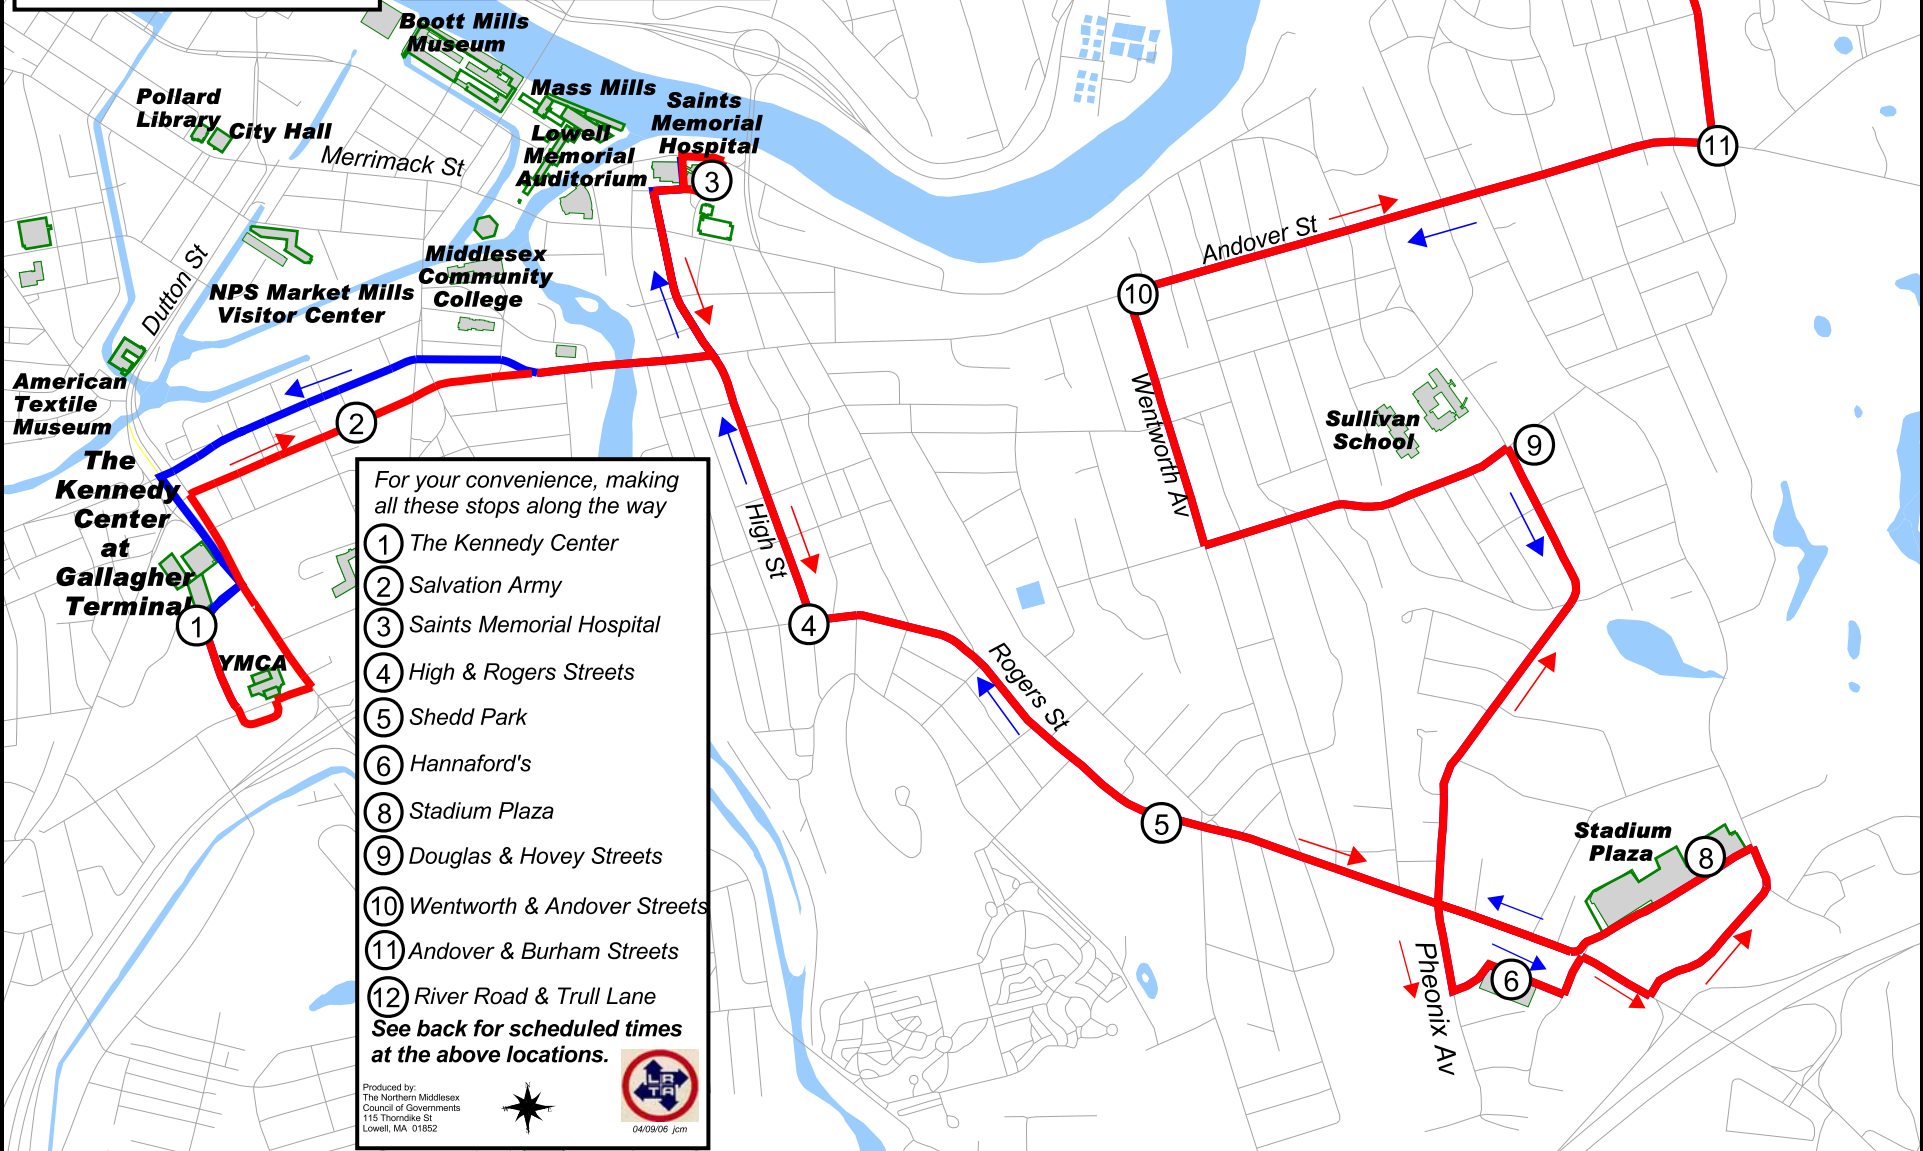

Route 2 'Belvidere'

Departures from:
The Kennedy Center

Returning to: Transit
hub & commuter rail.

Buses using the same roads for
departure & return are indicated
by:

- For your convenience, making
all these stops along the way
- ① The Kennedy Center
 - ② Salvation Army
 - ③ Saints Memorial Hospital
 - ④ High & Rogers Streets
 - ⑤ Shedd Park
 - ⑥ Hannaford's
 - ⑧ Stadium Plaza
 - ⑨ Douglas & Hovey Streets
 - ⑩ Wentworth & Andover Streets
 - ⑪ Andover & Burham Streets
 - ⑫ River Road & Trull Lane
- See back for scheduled times
at the above locations.